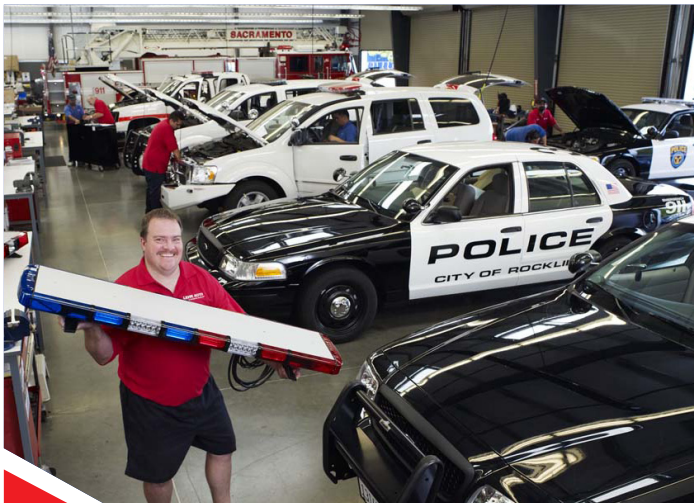

LEHR AUTO

Electric & Emergency Equipment

2ND ANNUAL NORTHERN CALIFORNIA

FLEET SHOW

MAY 11, 2010

TUESDAY 10 AM – 4 PM

at the **LEHR AUTO** facility

Lunch will be provided